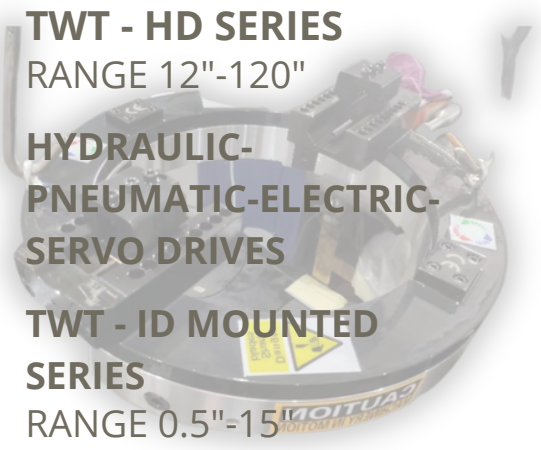

TWT PORTABLE INDUSTRIAL TOOLS

PIPE CUTTING BEVELING EQUIPMENTS

TWT - LD SERIES
RANGE 1" - 48"

TWT - HD SERIES
RANGE 12"-120"

**HYDRAULIC-
PNEUMATIC-ELECTRIC-
SERVO DRIVES**

**TWT - ID MOUNTED
SERIES**
RANGE 0.5"-15"

**TWT - PIPE HOLDING
EQUIPMENTS**